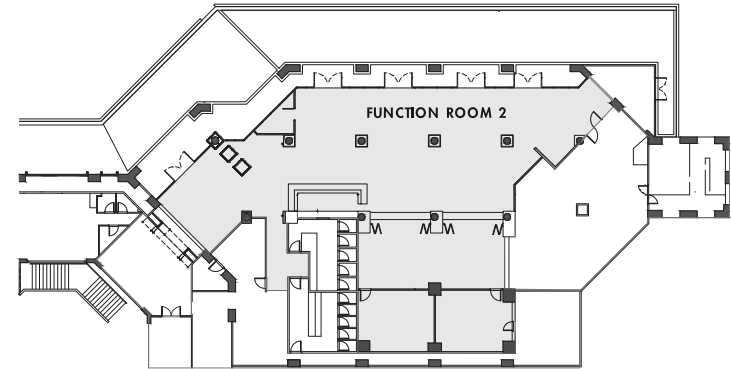

THANA CITY
COUNTRY CLUB

A new dimension for unlimited events

Floor plan

Floor plan

Thana City Country Club Function Room Dimension & Capacity

Area	Location	Size (sq.m.)	Dimension (m.)	Ceiling	Cocktail	Buffet	Chinese set	U Shape	Class room	Theatre	Board Room
Ballroom	2 nd floor	600	20 x 30	5	400	250	340	100	300	400	80
Function Room 1	2 nd floor	600	20 x 30	3	400	250	340	100	300	400	80
Function Room 2	2 nd floor	261	9 x 29	7	250	240	320	20	60	140	20
Function Room 3	2 nd floor	105	7.5 x 14	2.8	60	40	60	20	40	80	N/A
Function Room 4	2 nd floor	105	7.5 x 14	2.8	60	40	60	20	40	80	N/A
Meeting Room	Ground floor	49	7 x 7	2.8	N/A	N/A	N/A	12	12	20	20
Courtyard (outdoor)	Ground floor	781	22 x 35.5	N/A	600	350	400	N/A	N/A	N/A	N/A
Swimming Pool Area (whole area)	Ground floor	1,590	30 x 53	N/A	800	500	600	N/A	N/A	N/A	N/A
Swimming Pool Terrace	Ground floor	636	12 x 53	N/A	100	60	80	N/A	N/A	N/A	N/A
Shark Bite Restaurant	Ground floor	388	(7 x 24) + (10 x 22)	3.5	200	200	N/A	N/A	N/A	N/A	N/A
Shark Bite Terrace (out-door)	Ground floor	220	10 x 22	N/A	200	200	N/A	N/A	N/A	N/A	N/A
Splash Restaurant	Ground floor	300	10 x 30	2.8	200	150	N/A	N/A	N/A	N/A	N/A
Splash (air condition)	Ground floor	42	6.5 x 6.5	2.8	40	20	20	20	20	60	20
Splash (out door)	Ground floor	160	10 x 16	N/A	140	100	40	N/A	N/A	N/A	N/A