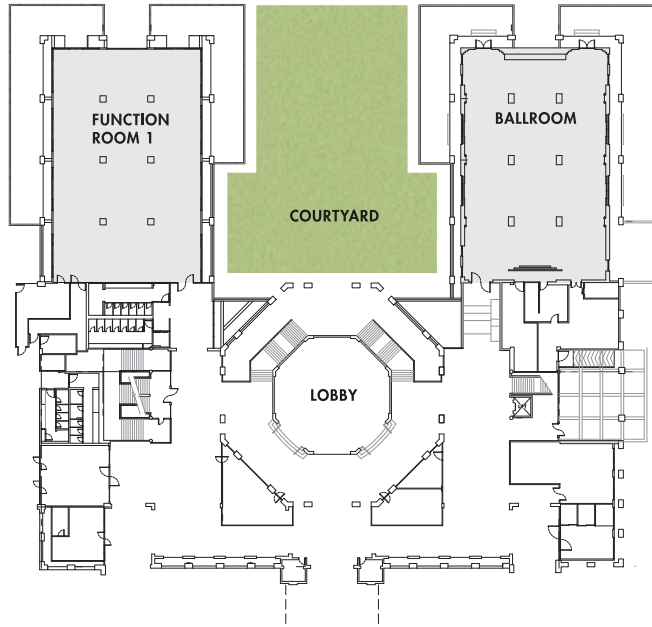

THANA CITY
COUNTRY CLUB

A new dimension for unlimited events

Floor plan

Floor plan

Thana City Country Club Function Room Dimension & Capacity

Area	Location	Size (sq.m.)	Dimension (m.)	Ceiling	Cocktail	Buffet	Chinese set	U Shape	Class room	Theatre	Board Room
Ballroom	2 nd floor	600	20 x 30	5	400	250	340	100	300	400	80
Function Room 1	2 nd floor	600	20 x 30	3	400	250	340	100	300	400	80
Function Room 2	2 nd floor	261	9 x 29	7	250	240	320	20	60	140	20
Function Room 3	2 nd floor	105	7.5 x 14	2.8	60	40	60	20	40	80	N/A
Function Room 4	2 nd floor	105	7.5 x 14	2.8	60	40	60	20	40	80	N/A
Meeting Room	Ground floor	49	7 x 7	2.8	N/A	N/A	N/A	12	12	20	20
Courtyard (outdoor)	Ground floor	781	22 x 35.5	N/A	600	350	400	N/A	N/A	N/A	N/A
Swimming Pool Area (whole area)	Ground floor	1,590	30 x 53	N/A	800	500	600	N/A	N/A	N/A	N/A
Swimming Pool Terrace	Ground floor	636	12 x 53	N/A	100	60	80	N/A	N/A	N/A	N/A
Shark Bite Restaurant	Ground floor	388	(7 x 24) + (10 x 22)	3.5	200	200	N/A	N/A	N/A	N/A	N/A
Shark Bite Terrace (out-door)	Ground floor	220	10 x 22	N/A	200	200	N/A	N/A	N/A	N/A	N/A
Splash Restaurant	Ground floor	300	10 x 30	2.8	200	150	N/A	N/A	N/A	N/A	N/A
Splash (air condition)	Ground floor	42	6.5 x 6.5	2.8	40	20	20	20	20	60	20
Splash (out door)	Ground floor	160	10 x 16	N/A	140	100	40	N/A	N/A	N/A	N/A